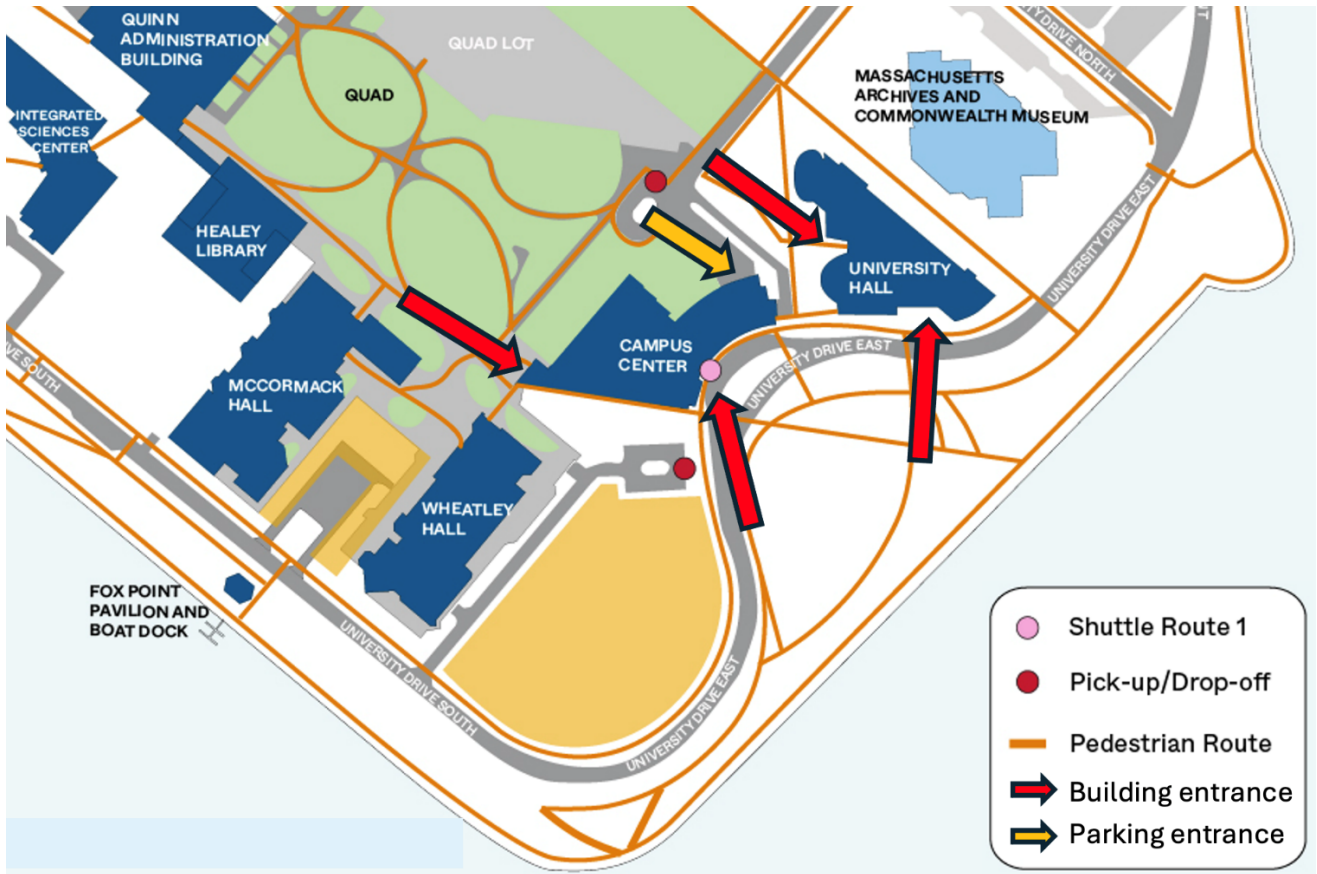

QIS Workshop

University Hall Room 2300, Jan 13-15, 2025

[Click in this link for the workshop's website.](#)

Wifi: Eduroam or Events_Guest (Password: Go2BostonEvents@UMB)

Location: click [HERE](#). **Campus map:** click [HERE](#)

Link to the [program](#):

Link to the [book of abstracts](#)

A link to NYT article about things to do in Boston:

<https://www.nytimes.com/2022/08/25/travel/boston-travel-guide.html?smid=nytcore-ios-share&referringSource=articleShare>

Entrances

University Hall 2nd Floor Map

Registration: past Atrium
top of stairs 2nd floor

Talks: room 2300

Coffee Breaks & Lunch:
Beacon Café

Hotel: DoubleTree by Hilton Boston Bayside (240 Mt. Vernon Street, Boston, Massachusetts, 02125, USA.) Tel. [\(617\) 822-3600](tel:6178223600). Click [HERE](#) for the hotel website.

Parking for Commuters only: (prepaid for West garage & Campus center). Take a ticket upon entering and pick up at the registration desk a prepaid ticket to use at the exit. If you park elsewhere, you will be responsible for payment.