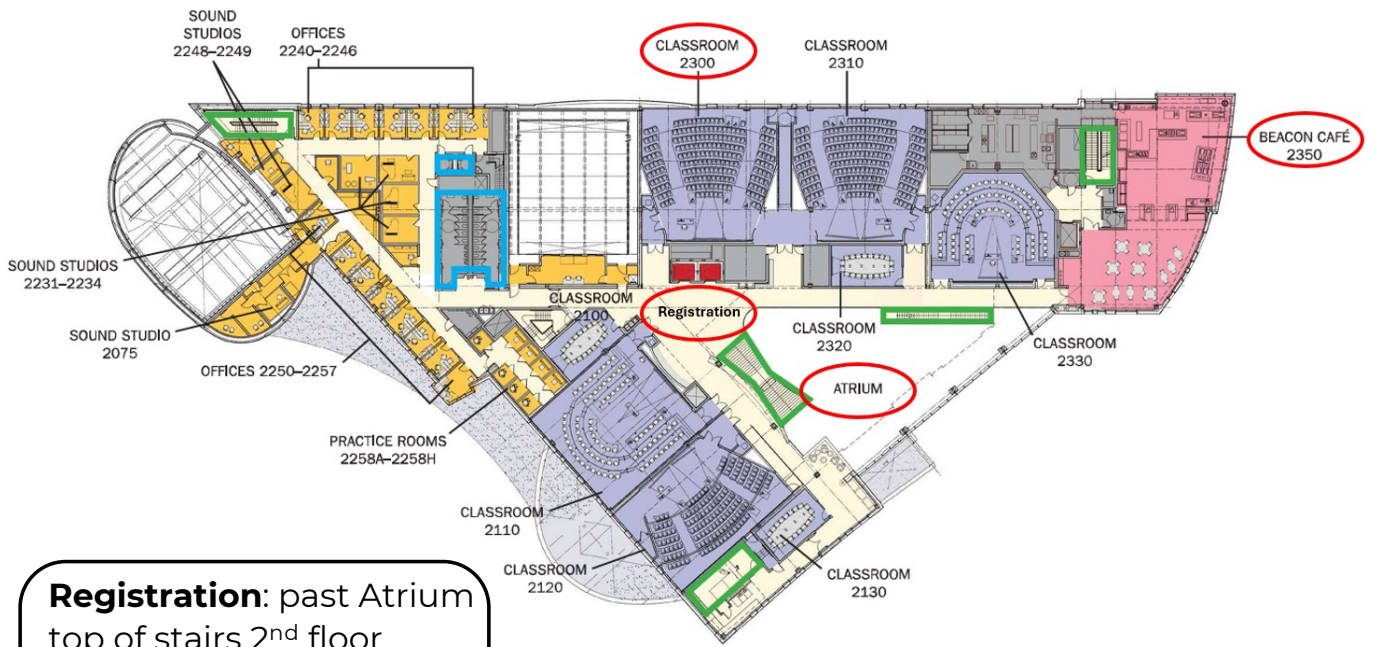

Entrances

University Hall 2nd Floor Map

Registration: past Atrium
top of stairs 2nd floor

Talks: room 2300

Coffee Breaks & Lunch:
Beacon Café

Hotel: DoubleTree by Hilton Boston Bayside (240 Mt. Vernon Street, Boston, Massachusetts, 02125, USA.) Tel. [\(617\) 822-3600](tel:6178223600). Click [HERE](#) for the hotel website.